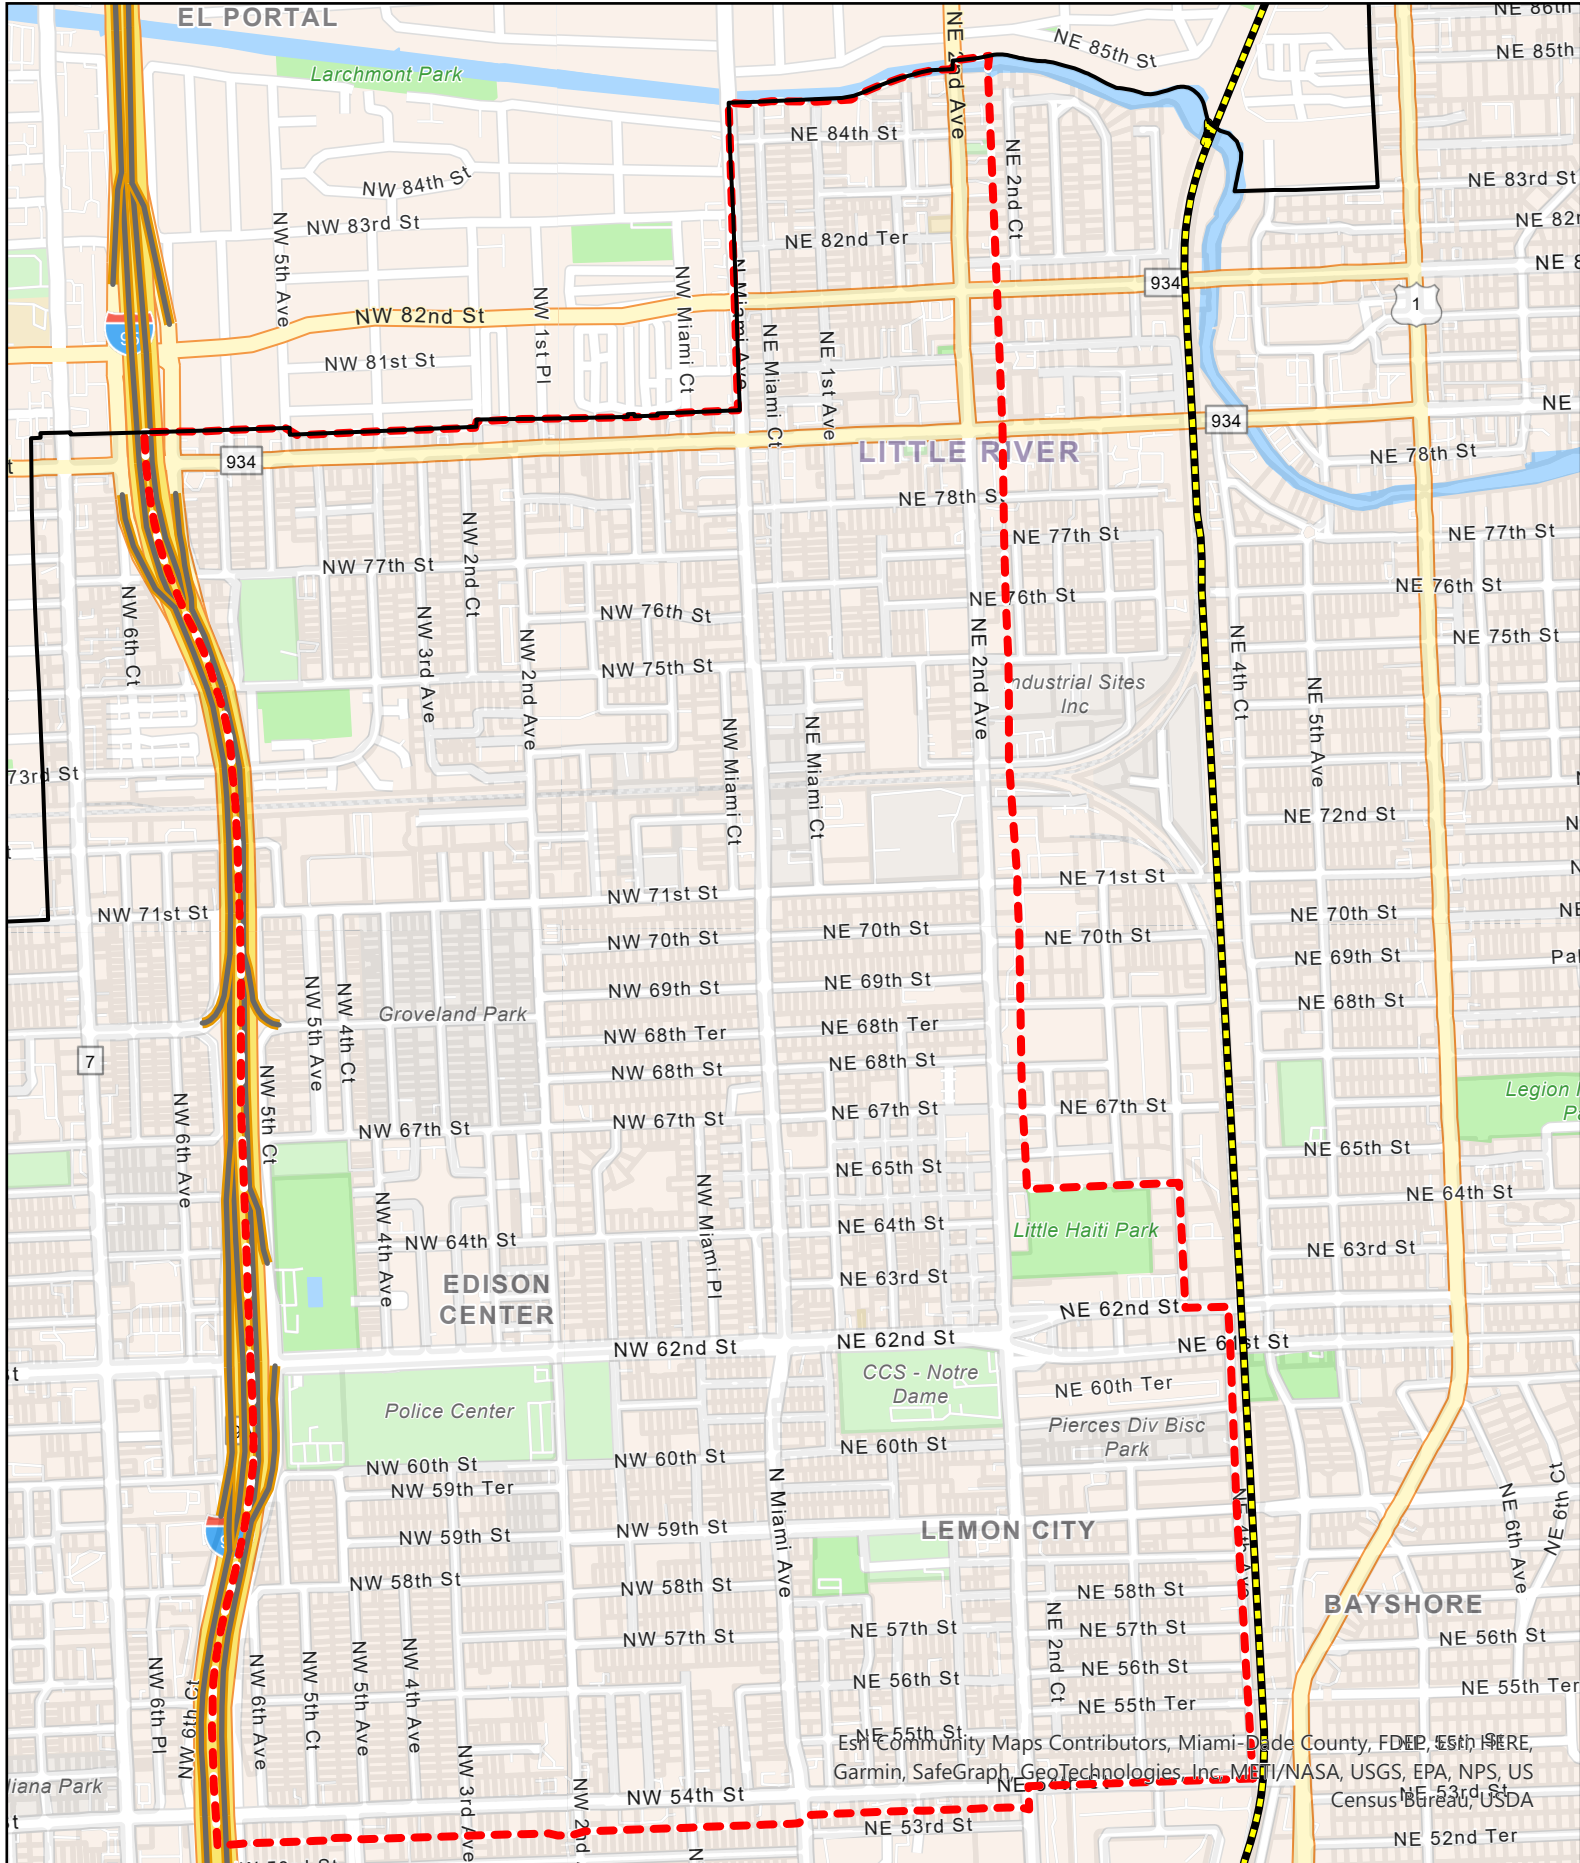

Little Haiti Revitalization

- Little Haiti Revitalization Trust
- I-95
- City Boundary
- Brightline

Disclaimer: This map is for reference only and is not to be used as a legal document for future land use zoning and/or any other information.

Map Data: Esri Community Maps Contributors, Miami-Dade County, FDEP, USFWS, USFIS, USGS, EPA, NPS, US Census Bureau, USDA, Garmin, SafeGraph, GeoTechnologies, Inc, METI/NASA, USGS, EPA, NPS, US Census Bureau, USDA